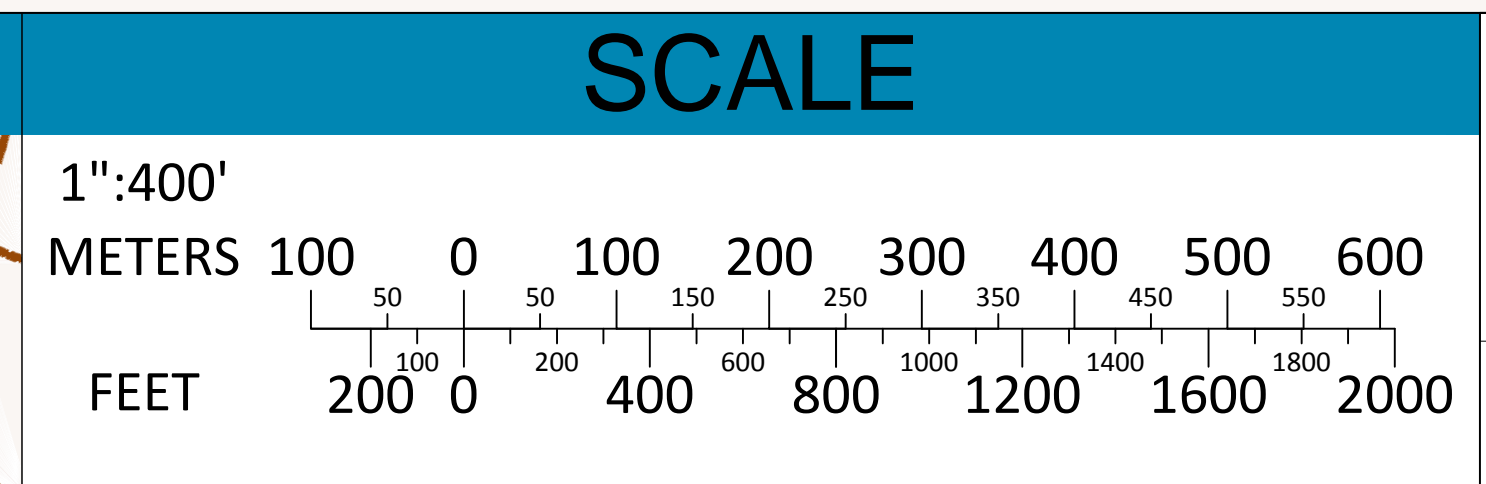

LEGEND	
Parcel Number	1-22
Parcel Acreage	12.1 Ac
Frontage/Dimensions	253.23
Survey Number	1
Common Property	↗
Rivers & Brooks	
Wetlands	
Lakes & Ponds	
Power Lines	
Structures	
Paved Road	
Dirt Road	
Stonewall	
Fence	
Right of Way (ROW)	