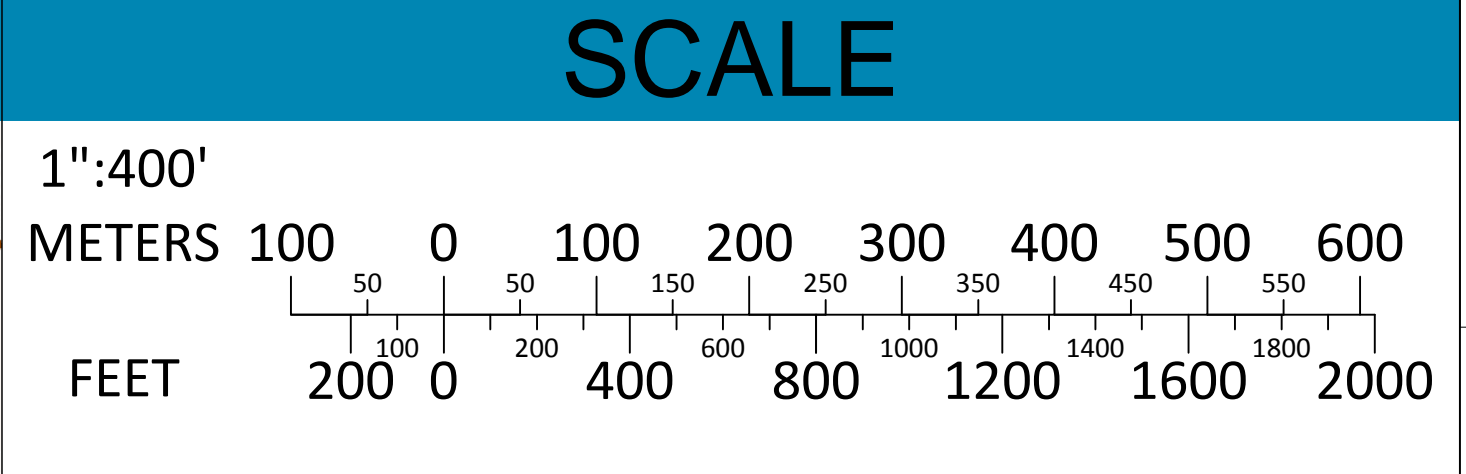

 New Hampshire

LEGEND	
Parcel Number	1-22
Parcel Acreage	12.1 Ac
Frontage/Dimensions	253.23
Survey Number	1
Common Property	↗
Rivers & Brooks	
Wetlands	
Lakes & Ponds	
Power Lines	
Structures	
Paved Road	
Dirt Road	
Stonewall	
Fence	
Right of Way (ROW)	