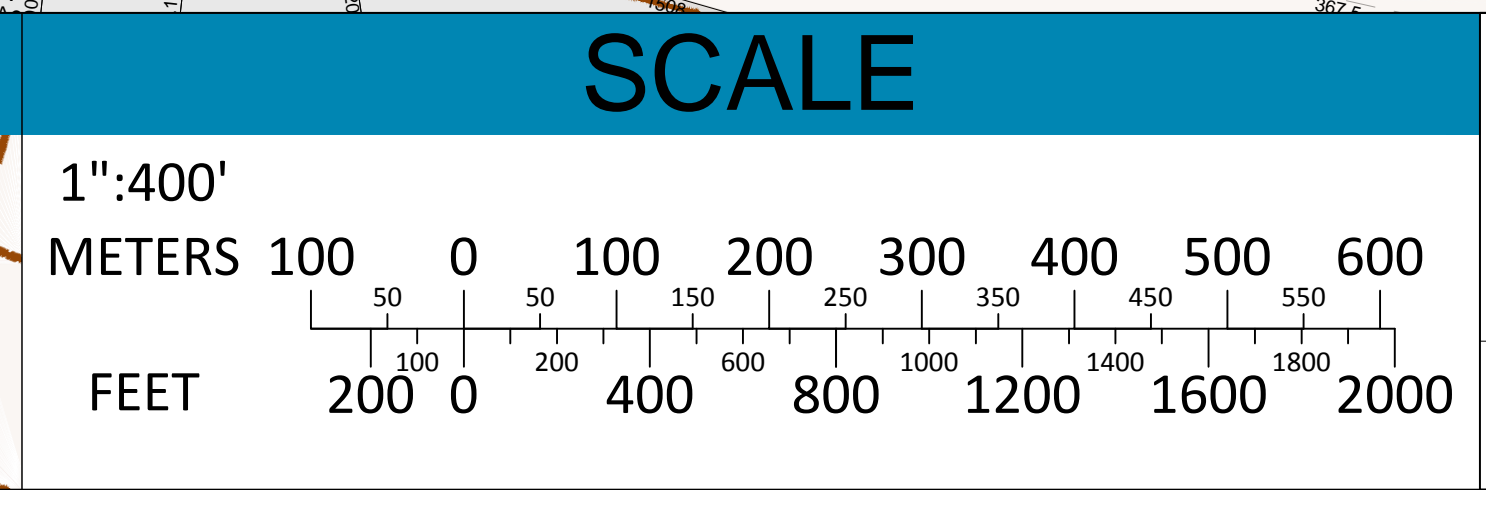

LEGEND	
Parcel Number	1-22
Parcel Acreage	12.1 Ac
Frontage/Dimensions	253.23
Survey Number	1
Common Property	↗
Rivers & Brooks	
Wetlands	
Lakes & Ponds	
Power Lines	
Structures	
Paved Road	
Dirt Road	
Stonewall	
Fence	
Right of Way (ROW)	