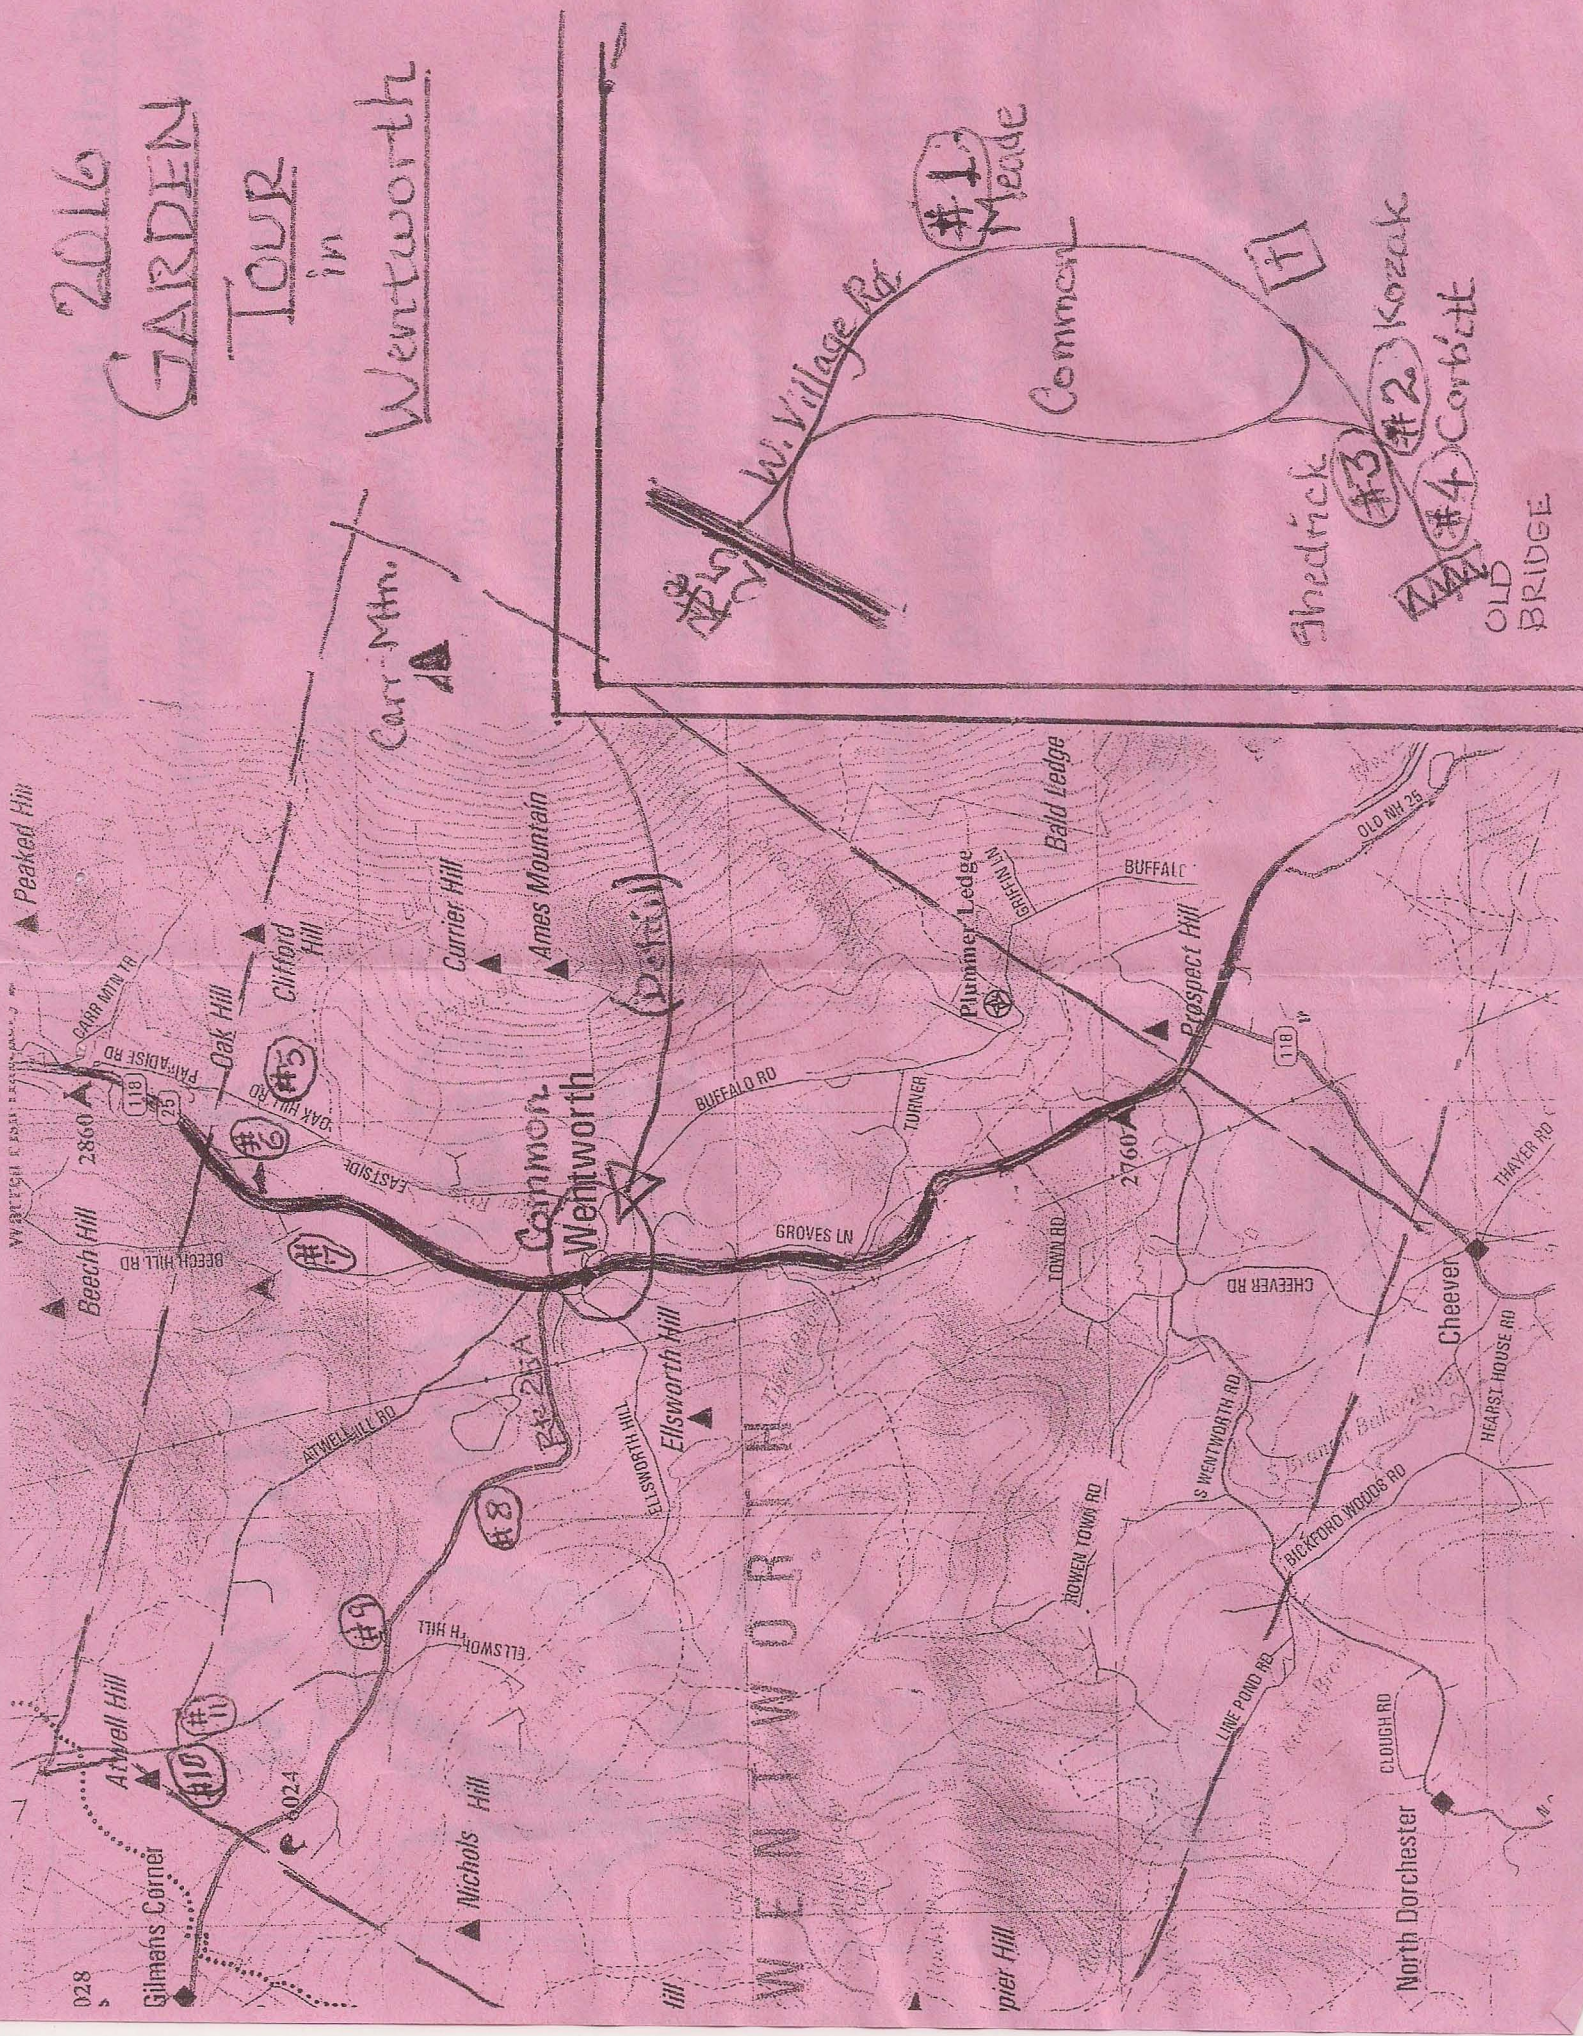

## *Guides & Maps:*

*Wentworth Historical  
Society: 15 East Side Road  
(next to Shawnee's)*

## TOUR in Wentworth

**Garden Tour, July 23:** (see map

Wentworth Village Road (Common)

1. Meade: 48 Village Rd
2. Kozak, 34 Went.Village Rd.
3. Shedrick, 28 Went.Village Rd.
4. Corbitt, 32 Went.Village Rd.
5. Backstrom, 104 Red Oak Hill Rd.
6. Johnson, 480 East Side Rd.
7. Koelb, 180 Beech Hill Rd.(Shin-boku)
8. Burne, 317 NH.Route 25A.
9. Woodes, 536 NH.Rte. 25.
10. Brownson, 251 Cape Moonshine Rd.
11. Kinder, 60 Atwell Hill Rd. *Chel*