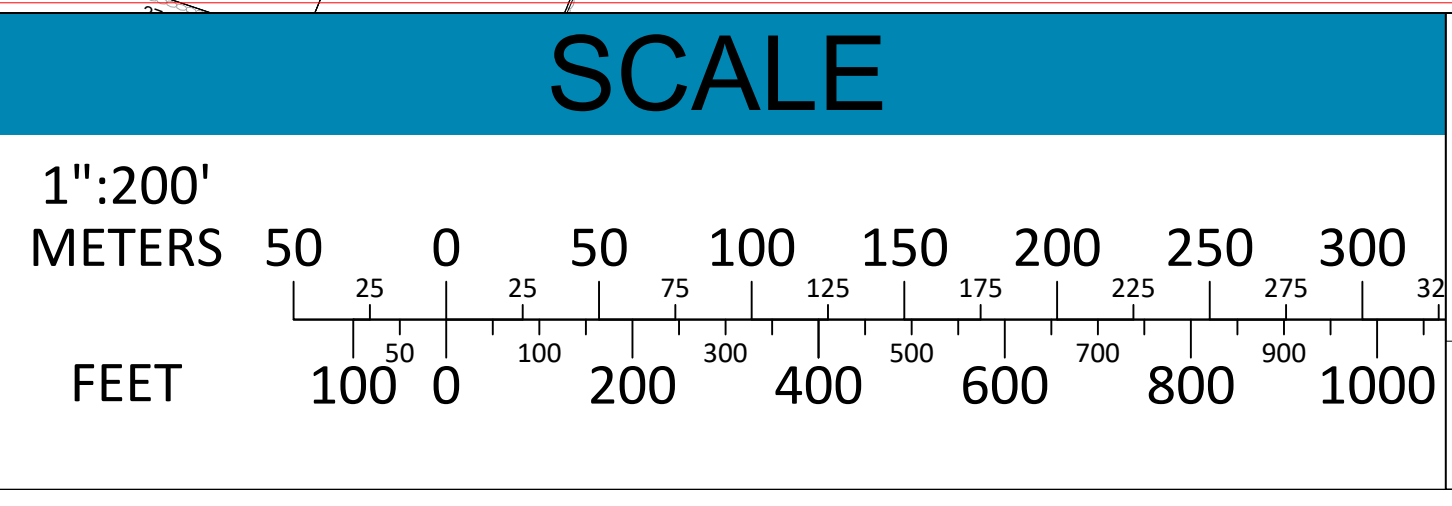

LEGEND	
Parcel Number	1-22
Parcel Acreage	12.1 Ac
Frontage/Dimensions	253.23
Survey Number	
Common Property	
Rivers & Brooks	
Wetlands	
Lakes & Ponds	
Power Lines	
Structures	
Paved Road	
Dirt Road	
Stonewall	
Fence	
Right of Way (ROW)	