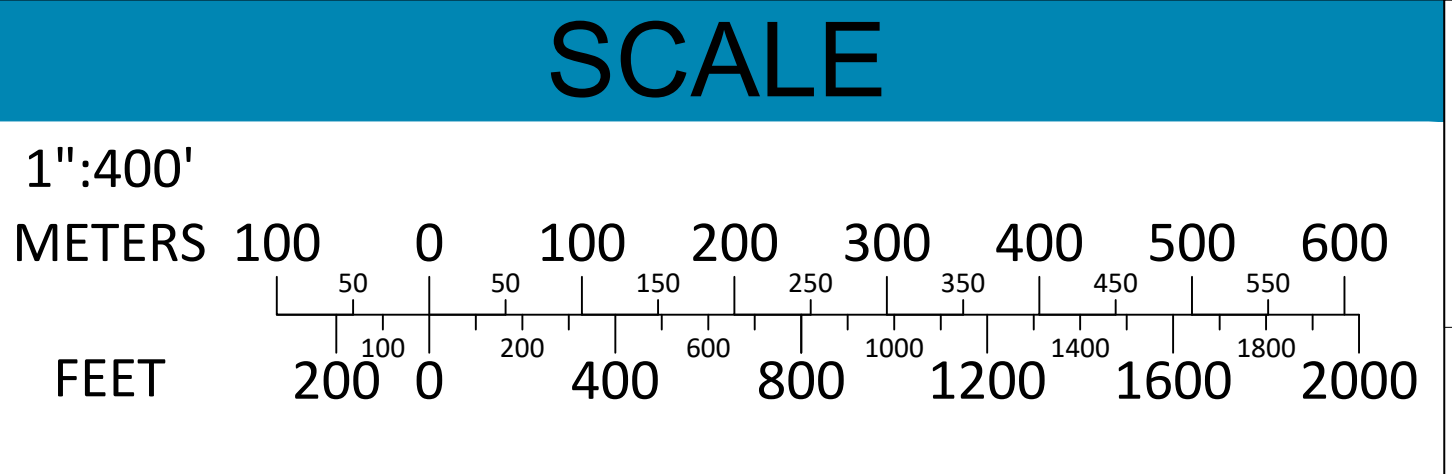

  
 Phone 603 798-4419
   
 Fax 603 798-4263
   
 www.avtlarassociates.com
   
 Terramap@avtlarassociates.com

Town of  
**WENTWORTH**  
 Grafton County  
 New Hampshire

LEGEND	
Parcel Number	1-22
Parcel Acreage	12.1 Ac
Frontage/Dimensions	253.23
Survey Number	
Common Property	
Rivers & Brooks	
Wetlands	
Lakes & Ponds	
Power Lines	
Structures	
Paved Road	
Dirt Road	
Stonewall	
Fence	
Right of Way (ROW)	

  
**MAP 08**