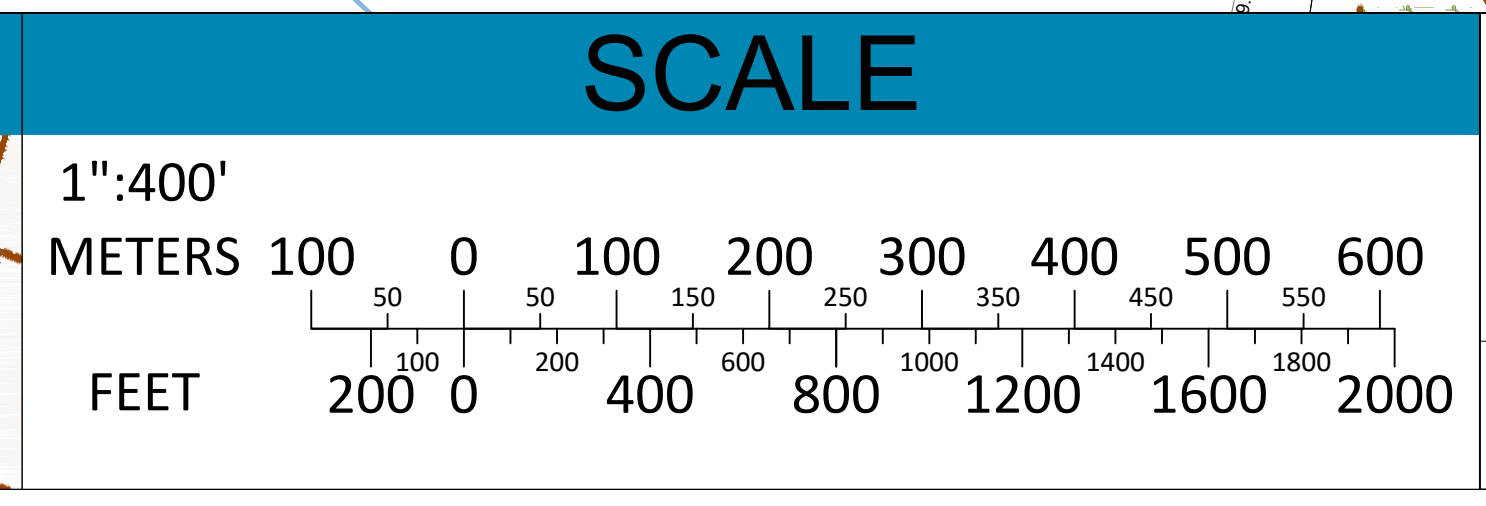

Phone 603 798-4419

Fax 603 798-4263

www.avtarassociates.com

Terramap@avtarassociates.com

Town of
WENTWORTH
Grafton County
New Hampshire

Parcel Number	1-22
Parcel Acreage	12.1 Ac
Frontage/Dimensions	253.23
Survey Number	
Common Property	

LEGEND	
Rivers & Brooks	
Wetlands	
Lakes & Ponds	
Power Lines	
Structures	
Paved Road	
Dirt Road	
Stonewall	
Fence	
Right of Way (ROW)	

MAP 05