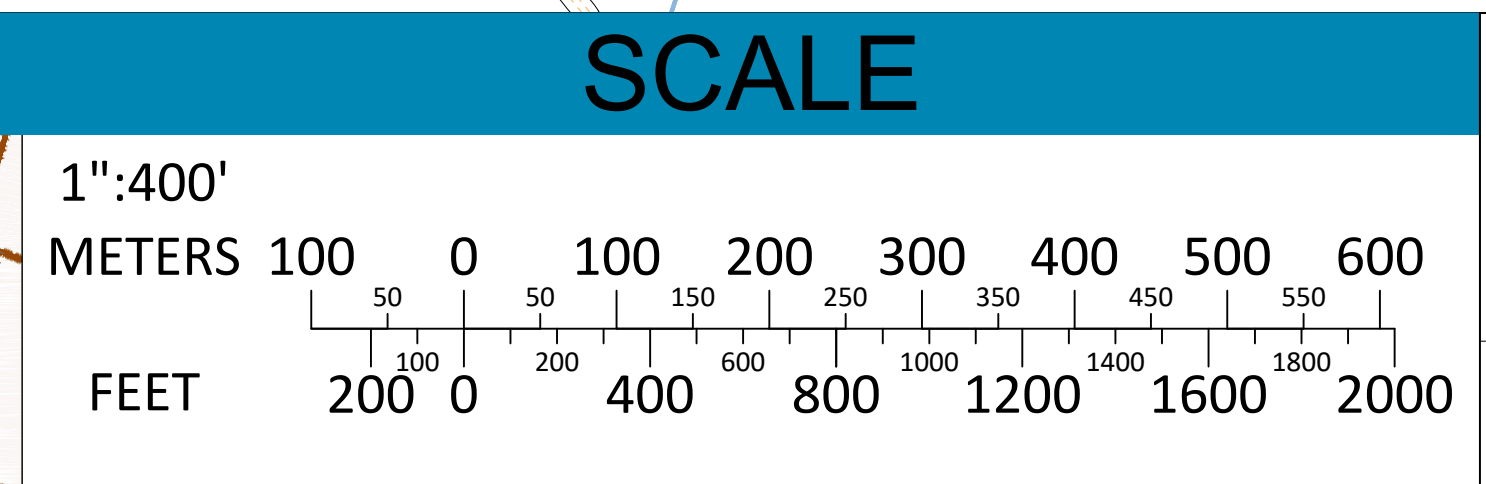

 New Hampshire

LEGEND	
Parcel Number	1-22
Parcel Acreage	12.1 Ac
Frontage/Dimensions	253.23
Survey Number	①
Common Property	↗
Rivers & Brooks	
Wetlands	
Lakes & Ponds	
Power Lines	
Structures	
Paved Road	
Dirt Road	
Stonewall	
Fence	
Right of Way (ROW)	